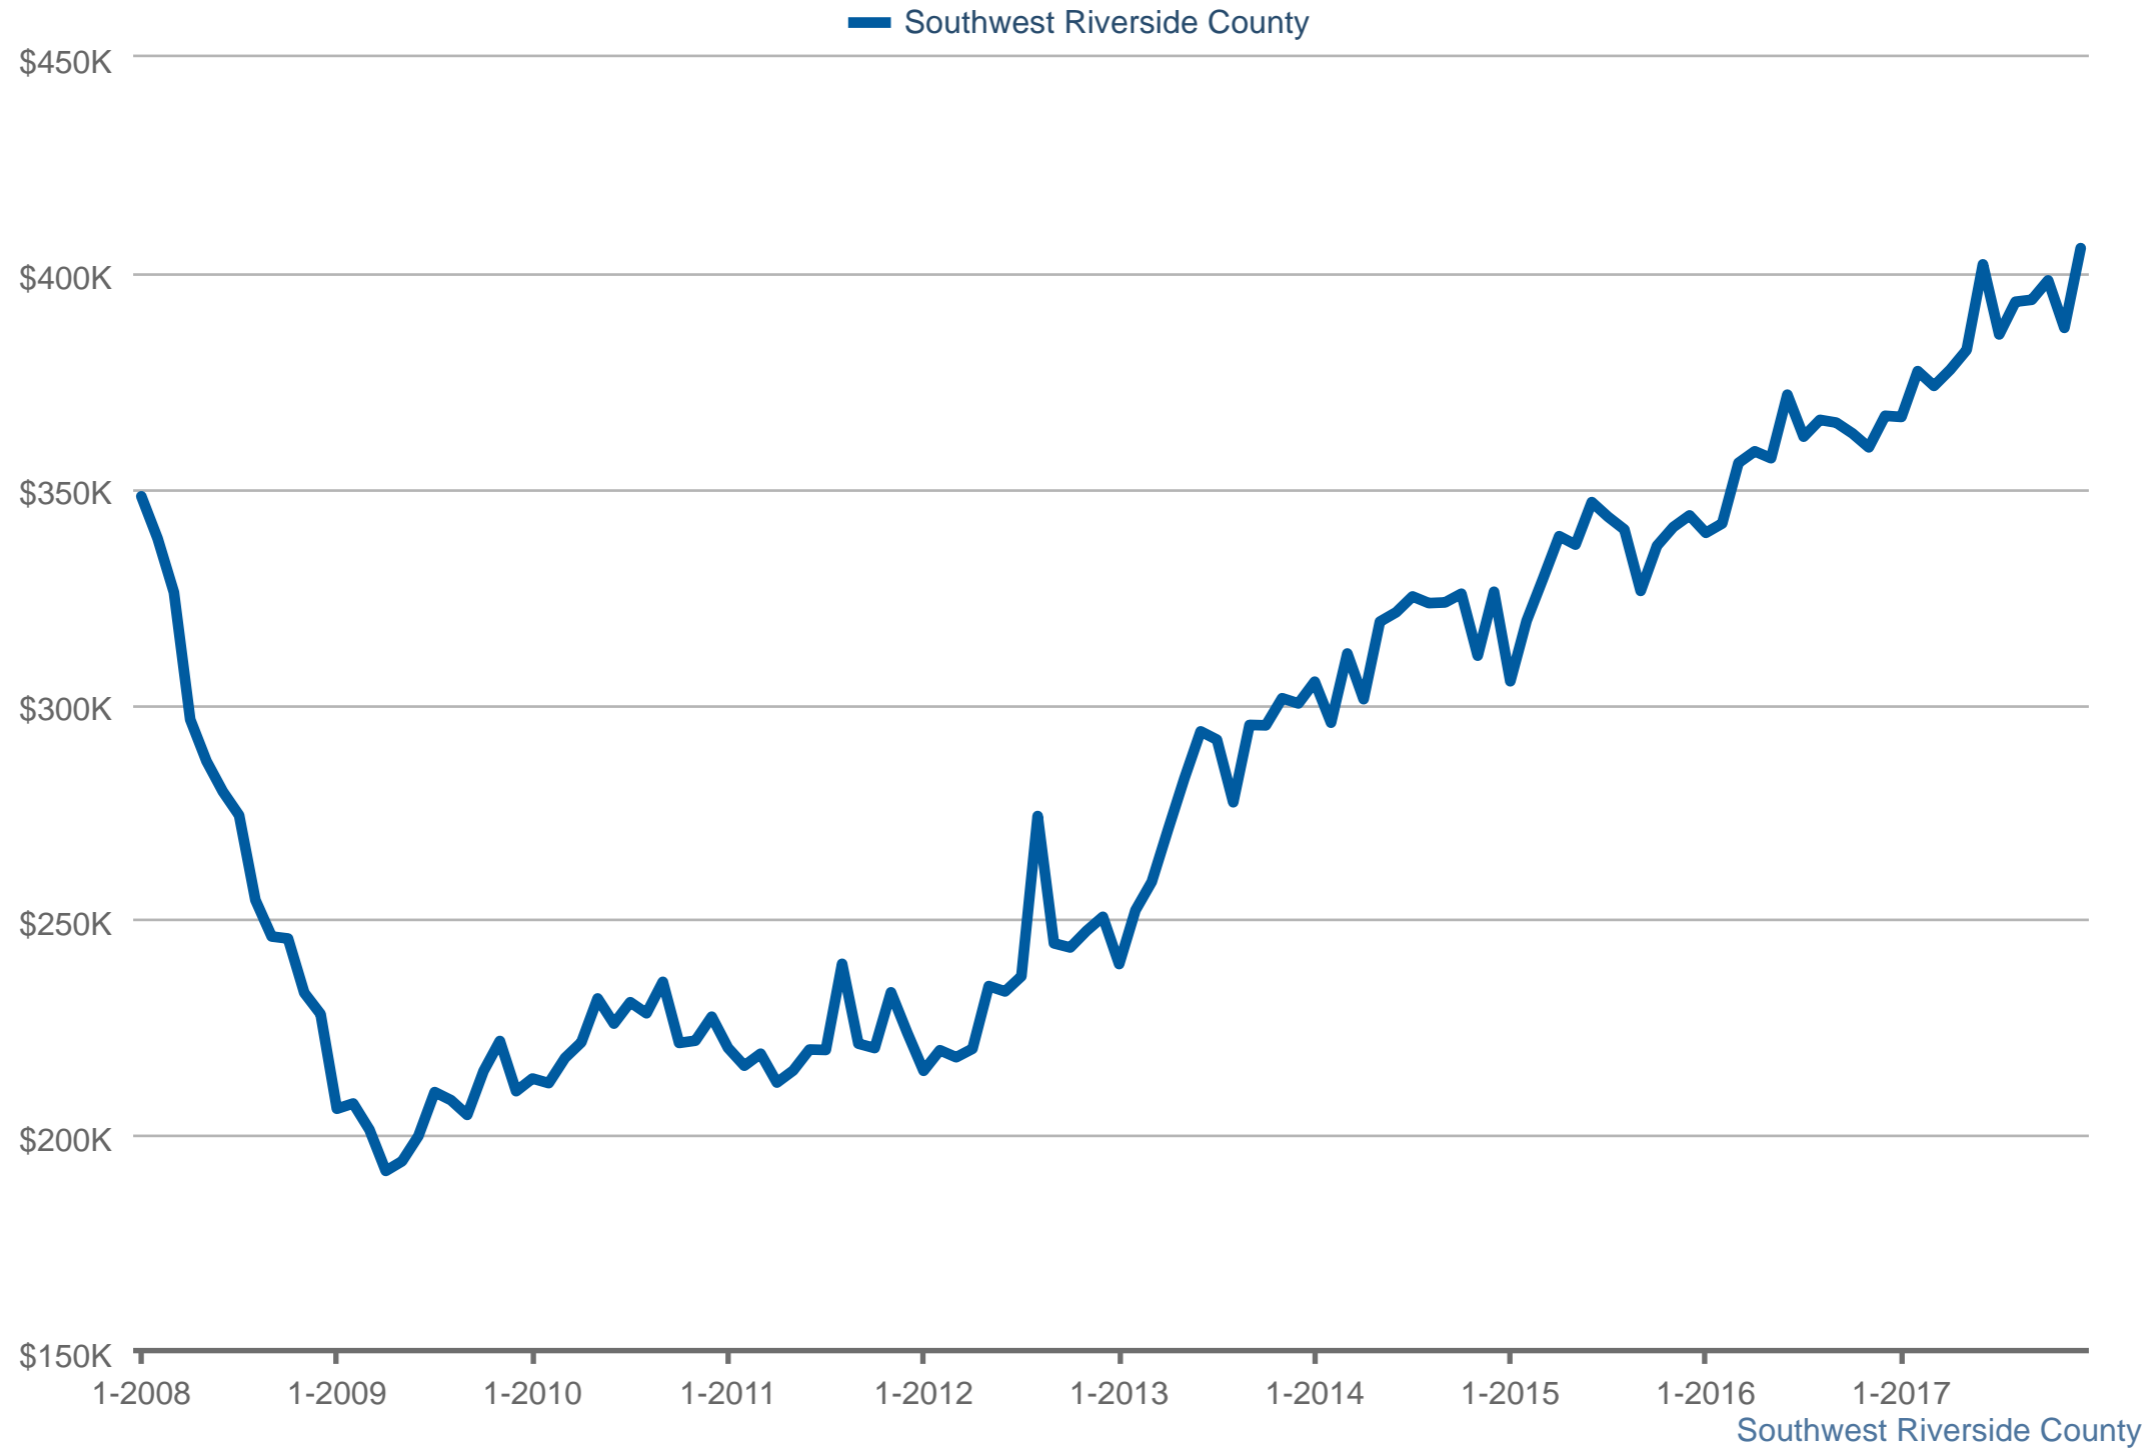

Average Sales Price

Each data point is one month of activity. Data is from January 1, 2018.